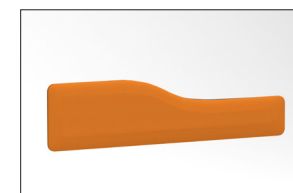

Fly-by Screens can attach to tables, desks, or other work surfaces to provide visual privacy below the work surface. Screens are available in a variety of widths, colours and shapes.

- 25mm wide
- 30mm bevelled radii to all corners
- Manufactured from solid core bonded material
- Desk-up (DU), Fly-by (FB) & Floorstanding (FS) versions available
- Standard widths of 800mm, 1000mm, 1200mm, 1400mm, 1600mm or 1800mm
- Freestanding, on-desk option available
- Acoustic & Pinnable versions are available
- Bespoke sizes and configurations are available
- Brackets to fit any desk type are available, please contact us for details
- Bespoke sizes and configurations are available - depending on core material and fabric limitations.
- Brackets to fit any desk type are available, please contact us for details

Options

Organic screens are available in the following variants:

- Desk-Up (DU)
- Fly-By (FB)
- Wave (WV)
- Wedge (WD)
- Divider (DV)
- Floorstanding (FS)
- Floor Wave (FV)
- Floor Wedge (FD)

Standards

Organic screens have been tested and comply with the following standards:

- EN 1023-1:1997
- EN 1023-2:2000
- EN 1023-3:2000

Fabric Finishes

- Camira Lucia
- Camira Blazer

On-Desk Rectangular

Floorstanding Rectangular

On-Desk Wedge

Floorstanding Wedge

On-Desk Wave